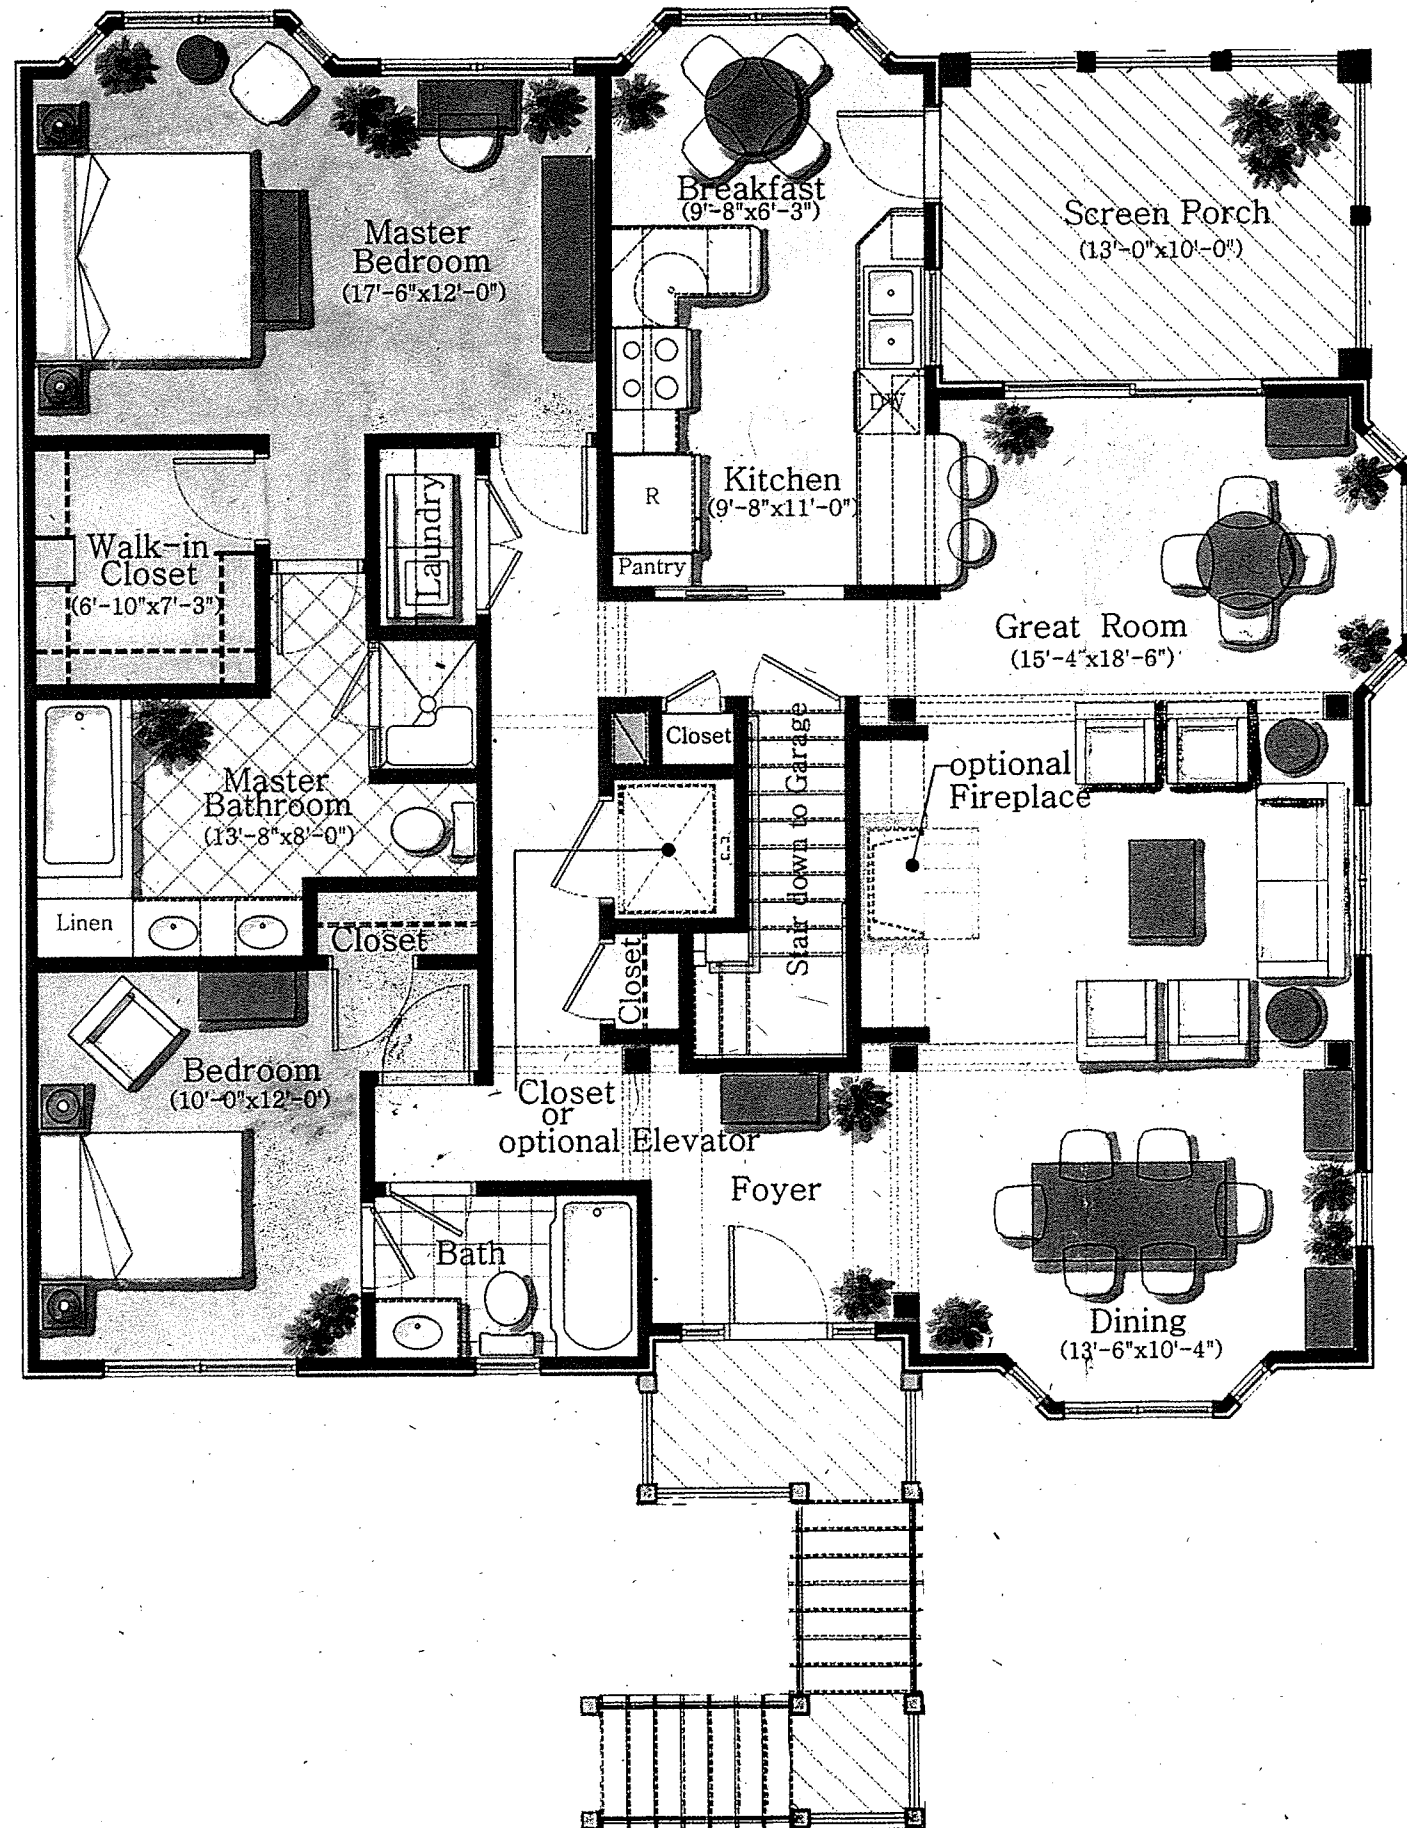

The Legare

2 Bedroom, 2 Bath
Single Level

1,570 Sq. Ft. Living Area
1,570 Sq. Ft. Enclosed Garage
130 Sq. Ft. Screened Porch

The floor plans, dimensions and square footage calculations shown are only approximations. This is a rendering, and floor plans, dimensions and square footages, as well as all other information presented or depicted regarding the project, including, but not limited to, availability, features, elevations and pricing are