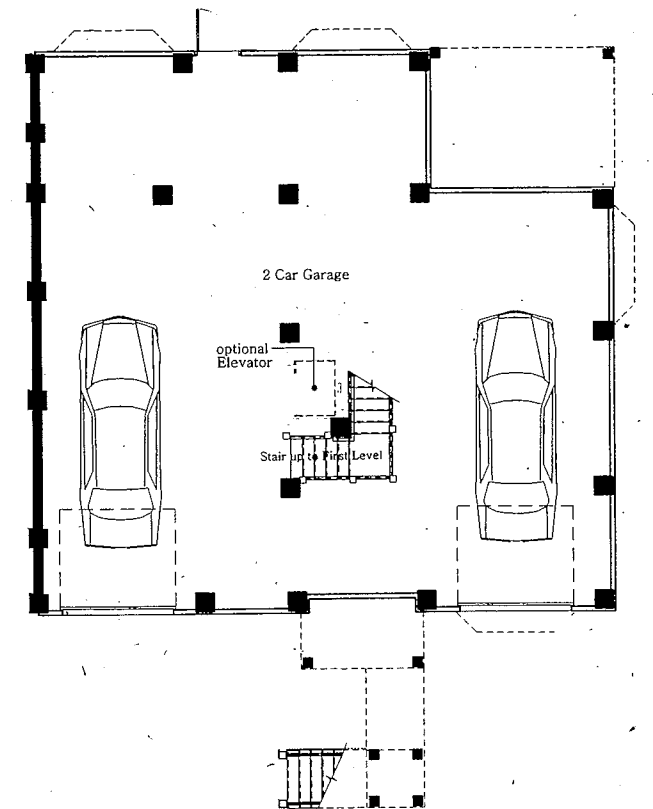

The Legare

2 Bedroom, 2 Bath
Single Level

1,570 Sq. Ft. Living Area
1,570 Sq. Ft. Enclosed Garage
130 Sq. Ft. Screened Porch

The floor plans, dimensions and square footage calculations shown are only approximations. This is a rendering, and floor plans, dimensions and square footages, as well as all other information presented or depicted regarding the project, including, but not limited to, availability, features, elevations and pricing are